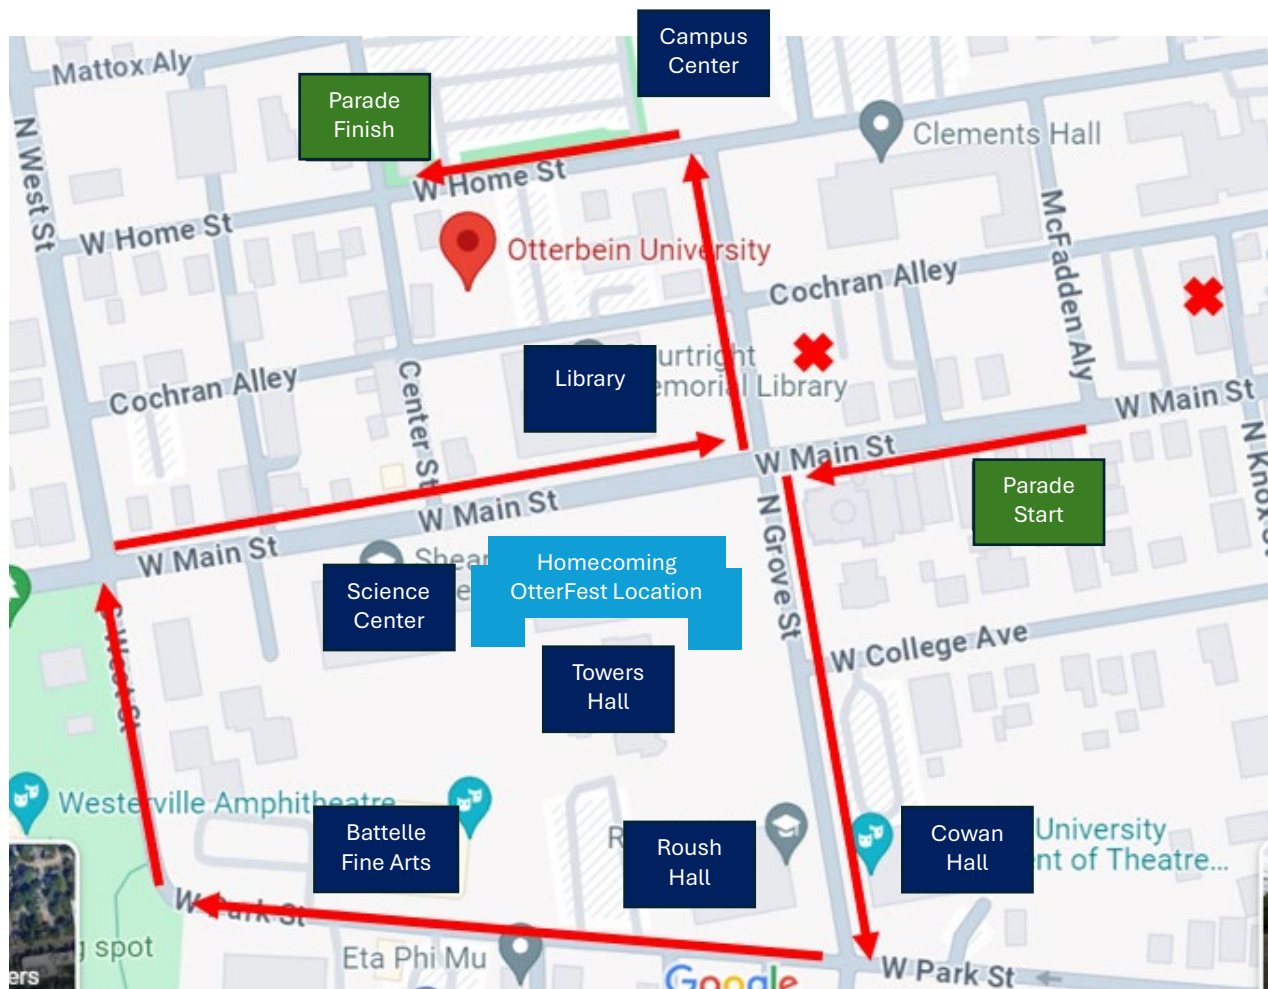

# OTTERBEIN UNIVERSITY

## 2024 Otterbein Homecoming Parade Route

*\* New Route this Year – Begins at 11 a.m. \**

**\*Traffic Alert:** The City of Westerville is hosting its Fall Arborfest on Homecoming Day 9/21/24, from 10 a.m. to 2 p.m., at Alum Creek Park off Main Street. Homecoming attendees are encouraged to access campus via Route 3/State Street versus Cleveland Ave/Main Street to avoid traffic delays. [More info here.](#)